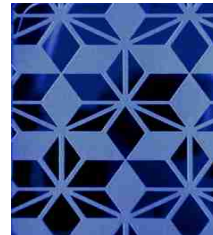

Etched Patterns

THE INOX IN COLOR®

INTRODUCTION

The Inox in Color® offers the possibility to personalise your stainless steel surfaces with your own patterns. All those drawings that you can achieve in black and white, positive / negative, can be engraved on the decorative stainless steel surface and finished with any of our colors and finishings.

Landscapes, regular geometrical motifs, Company logos, any decorative figures... the exclusive customisation of our surfaces allows you to obtain unique and unrepeatable finishings. We keep them exclusively safe only for your use.

The Inox in Color® also offers available for all our customers a wide range of standard etched patterns on any of our colors and finishings.