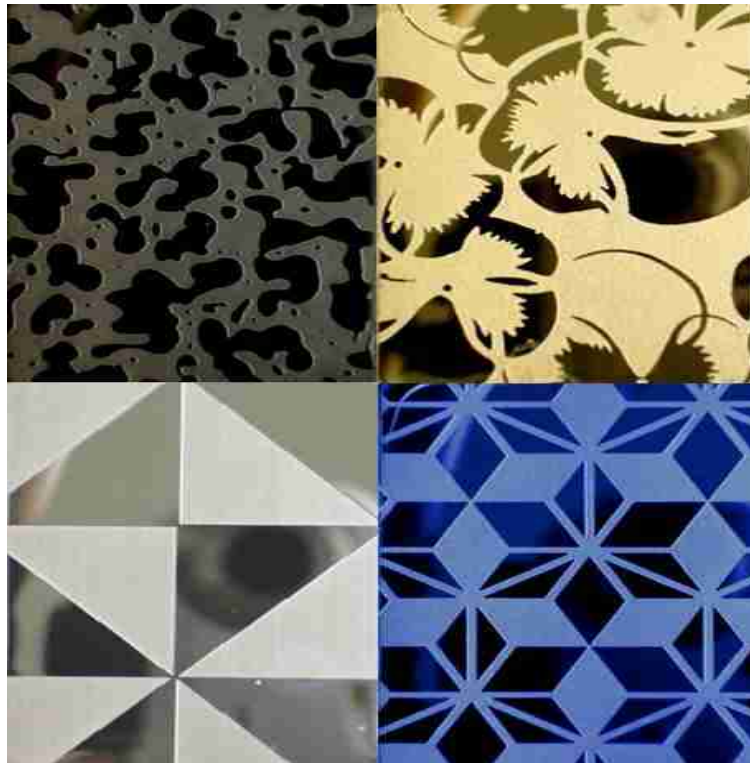

ETCHED PATTERNS

Colored Stainless Steel

.....
THE INOX IN COLOR®

www.theinoxincolor.com
info@theinoxincolor.com

Tel. (+34) 93 876 01 15

Fax. (+34) 93 876 00 73