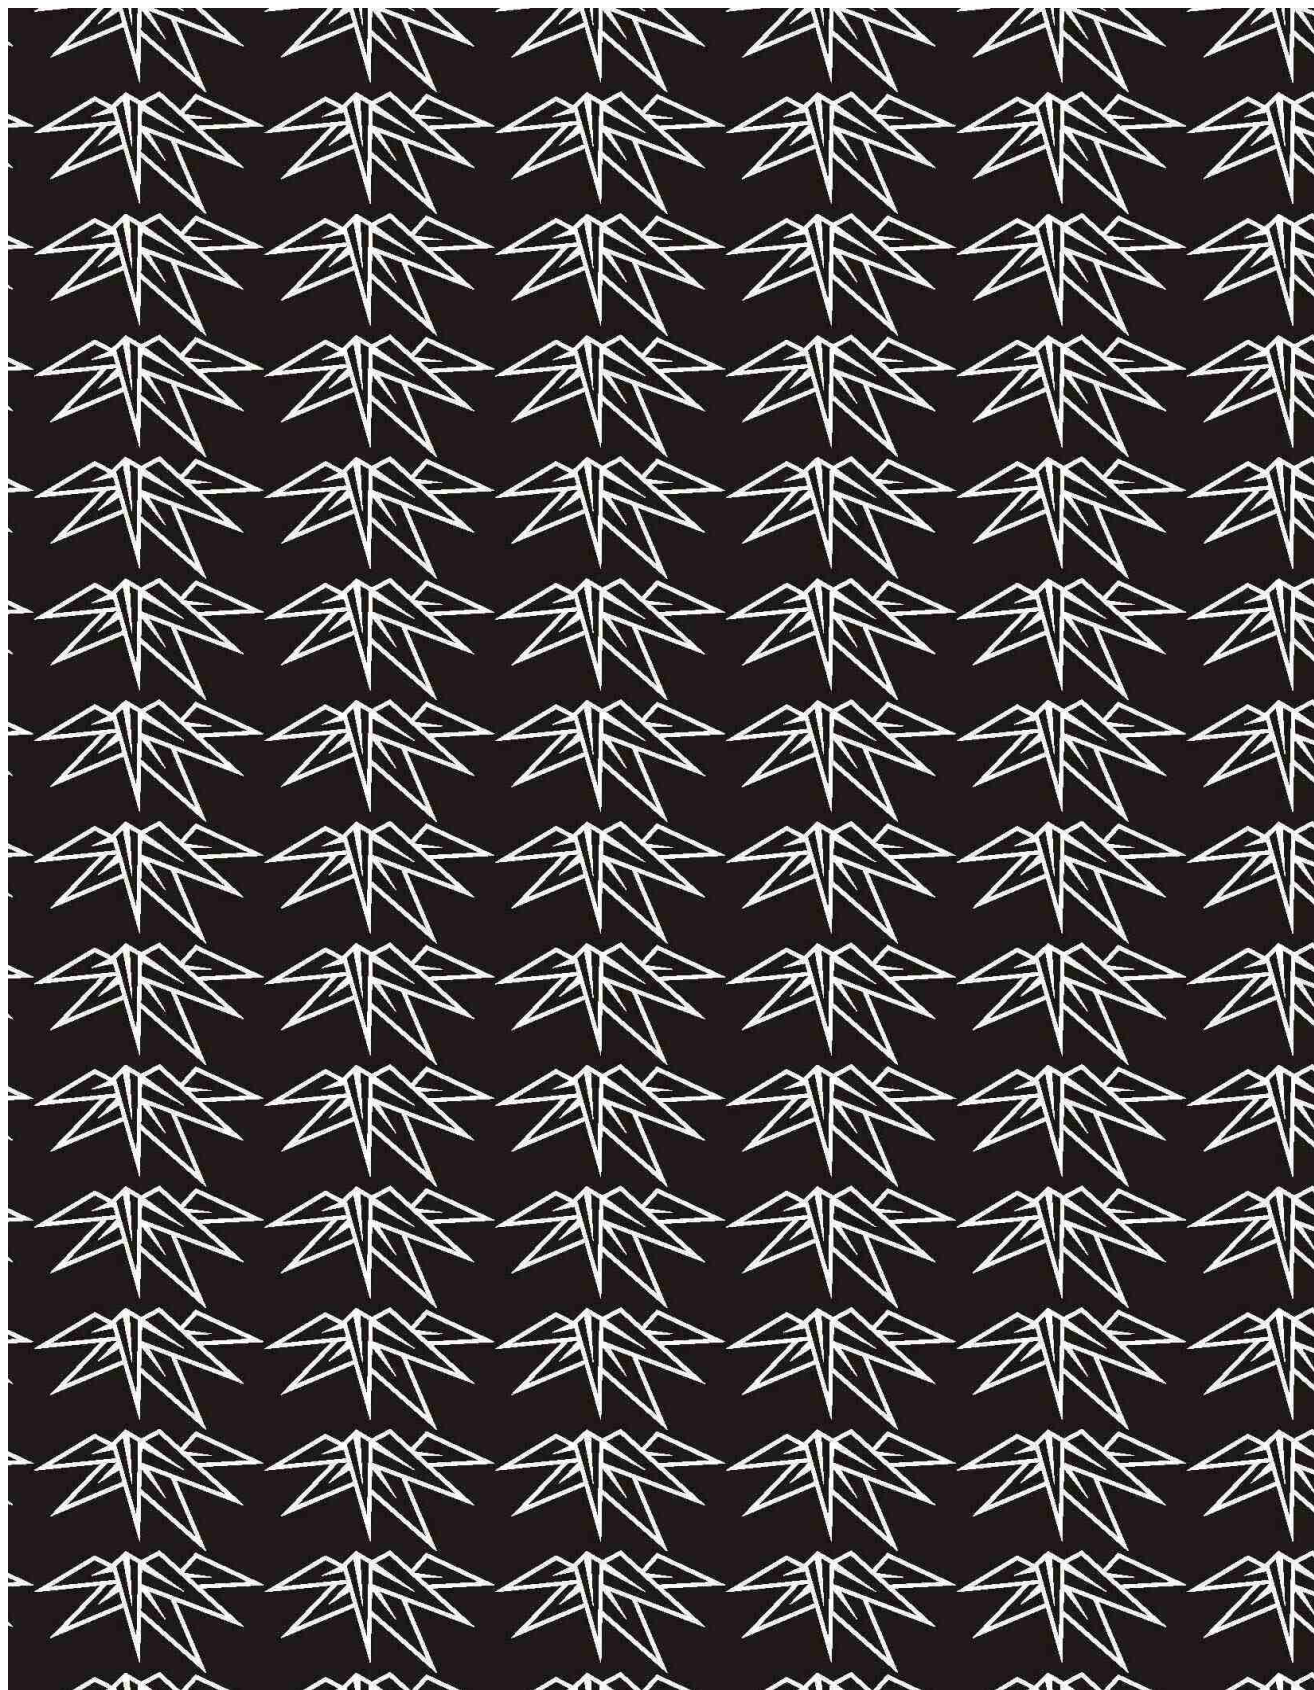

Metallic Surface
Etched Pattern

1219 mm.

2438 mm.

Ref: PL-143

Metallic Surface
Etched Pattern

1219 mm.

2438 mm.

Ref: PL-144