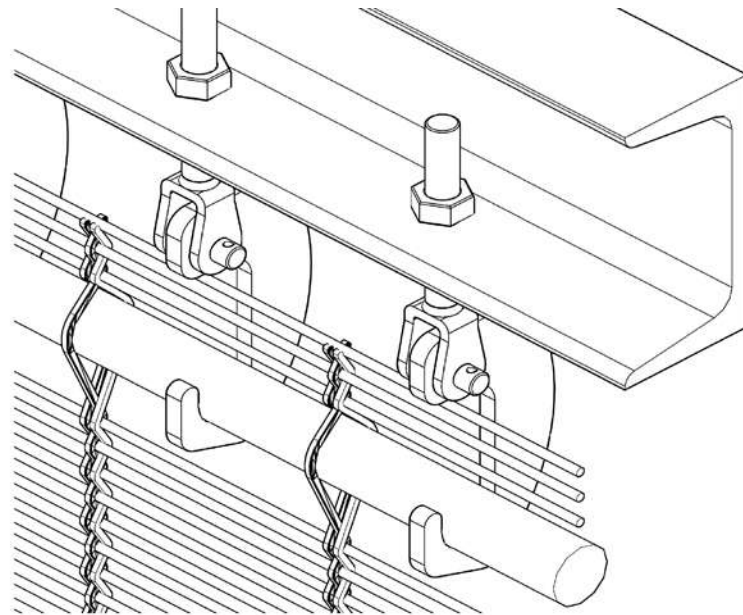

Attachment Systems

THE INOX IN COLOR®

SA-1500

Mesh compatibility

WEBER-620

WEBER-400

STICK-640

They are not to scale. All Attachment Systems must be sized based upon your project requirements. Please consult our Technical Department for further detailing assistance.

Attachment Systems

THE INOX IN COLOR®

Ref. MESH

Attachment Systems

SPIRA-500				●	●				●	●
SPIRA-550				●	●				●	●
SPIRA-590				●	●				●	●
SPIRA-670			●	●	●				●	
SPIRA-370			●						●	
SPIRA-MIX			●	●	●				●	
SPIRA-8050				●	●				●	●
MITHRIL			●						●	
WEBER-650	●	●	●			●	●	●		
WEBER-620	●	●	●			●	●	●		
WEBER-400	●	●	●			●	●	●		
WEBER-440	●	●	●			●	●	●		
WEBER-510	●	●	●			●	●	●		
WEBER-005			●				●	●		
TEX-S1			●				●	●		
TEX-S2			●				●	●		
KBEL-210			●				●	●		
KBEL-320			●				●	●		
CHESS-100							●	●		
CHESS-250							●	●		
STICK-400/400.2							●	●		
STICK-640		●	●			●	●	●		
STICK-320							●	●		
RANGE-B / S							●	●		
TRANS-B / S			●			●				
RIGID-S1							●	●		
RIGID-S2							●	●		
RIGID-S3							●	●		
RIGID-S4							●	●		