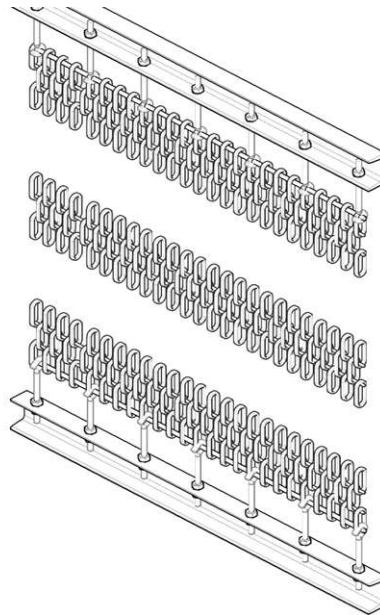

Attachment Systems

THE INOX IN COLOR®

SA-2500

Mesh compatibility

SPIRA-550
SPIRA-500
SPIRA-590
SPIRA-670
SPIRA-370
SPIRA-4025
SPIRA-8050

They are not to scale. All Attachment Systems must be sized based upon your project requirements.
Please consult our Technical Department for further detailing assistance.

Attachment Systems

THE INOX IN COLOR®

Ref. MESH

Attachment Systems

SPIRA-500				●	●				●	●
SPIRA-550				●	●				●	●
SPIRA-590				●	●				●	●
SPIRA-670			●	●	●				●	
SPIRA-370			●						●	
SPIRA-MIX			●	●	●				●	
SPIRA-8050				●	●				●	●
MITHRIL			●						●	
WEBER-650	●	●	●			●	●	●		
WEBER-620	●	●	●			●	●	●		
WEBER-400	●	●	●			●	●	●		
WEBER-440	●	●	●			●	●	●		
WEBER-510	●	●	●			●	●	●		
WEBER-005			●				●	●		
TEX-S1			●				●	●		
TEX-S2			●				●	●		
KBEL-210			●				●	●		
KBEL-320			●				●	●		
CHESS-100							●	●		
CHESS-250							●	●		
STICK-400/400.2							●	●		
STICK-640		●	●			●	●	●		
STICK-320							●	●		
RANGE-B / S							●	●		
TRANS-B / S			●			●				
RIGID-S1							●	●		
RIGID-S2							●	●		
RIGID-S3							●	●		
RIGID-S4							●	●		