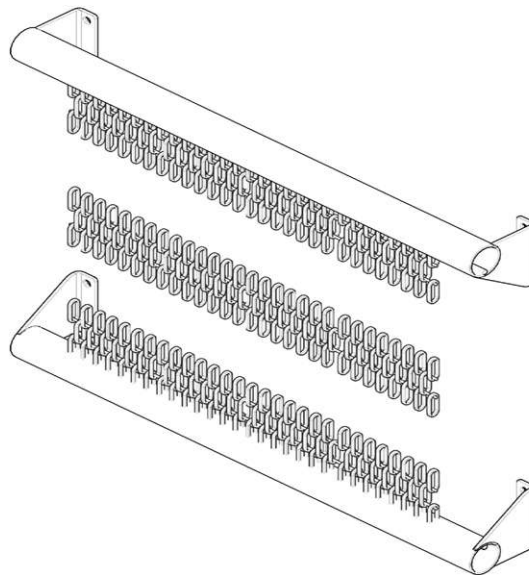

## SA-3000

### Mesh compatibility

---

SPIRA-550  
SPIRA-500  
SPIRA-590  
SPIRA-670  
SPIRA-370  
SPIRA-4025  
SPIRA-8050

They are not to scale. All Attachment Systems must be sized based upon your project requirements.  
Please consult our Technical Department for further detailing assistance.