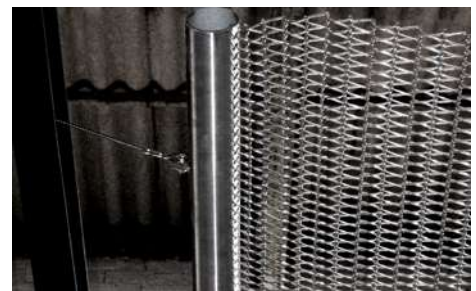

### Mesh compatibility

---

SPIRA-550  
SPIRA-500  
SPIRA-590  
SPIRA-670  
SPIRA-370  
SPIRA-4025  
SPIRA-8050

They are not to scale. All Attachment Systems must be sized based upon your project requirements.  
Please consult our Technical Department for further detailing assistance.