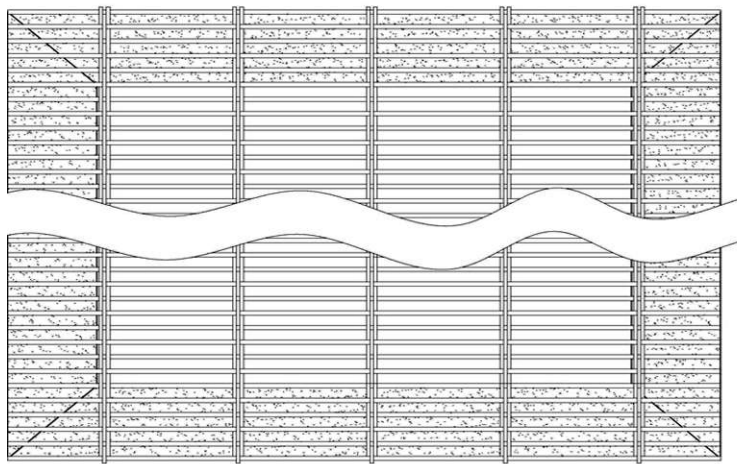

## SA-4000

### Mesh compatibility

---

WEBER-620	RIGID-S1
WEBER-400	RIGID-S2
WEBER-005	RIGID-S3
KBEL-320	RIGID-S4
STICK-400 / 400.2	RANGE-S5
STICK-640	RANGE-B5
TEX-S1 / TEX-S2	

They are not to scale. All Attachment Systems must be sized based upon your project requirements. Please consult our Technical Department for further detailing assistance.