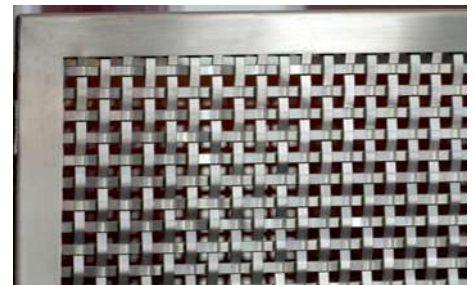

Sistemas de Anclaje

THE INOX IN COLOR®

SA-4500

Mallas compatibles

WEBER-650	RIGID-S1
WEBER-620	RIGID-S2
WEBER-400	RIGID-S3
WEBER-440	RIGID-S4
WEBER-510	RANGE-S5
WEBER-005	RANGE-B5
CHESS-100	STICK-400 / 400.2
CHESS-250	STICK-640
KBEL-320	STICK-320
KBEL-210	TEX-S1 / TEX-S2

Sistemas de Anclaje

THE INOX IN COLOR®

Ref. MALLA

Sistemas Anclaje

	1000	1500	2000	2500	3000	3500	4000	4500	5000	5500
SPIRA-500				●	●				●	●
SPIRA-550				●	●				●	●
SPIRA-590				●	●				●	●
SPIRA-670			●	●	●				●	
SPIRA-370			●						●	
SPIRA-MIX			●	●	●				●	
SPIRA-8050				●	●				●	●
MITHRIL			●						●	
WEBER-650	●	●	●			●	●	●		
WEBER-620	●	●	●			●	●	●		
WEBER-400	●	●	●			●	●	●		
WEBER-440	●	●	●			●	●	●		
WEBER-510	●	●	●			●	●	●		
WEBER-005			●				●	●		
TEX-S1			●				●	●		
TEX-S2			●				●	●		
KBEL-210			●				●	●		
KBEL-320			●				●	●		
CHESS-100							●	●		
CHESS-250							●	●		
STICK-400/400.2							●	●		
STICK-640		●	●			●	●	●		
STICK-320							●	●		
RANGE-B / S							●	●		
TRANS-B / S			●			●				
RIGID-S1							●	●		
RIGID-S2							●	●		
RIGID-S3							●	●		
RIGID-S4							●	●		