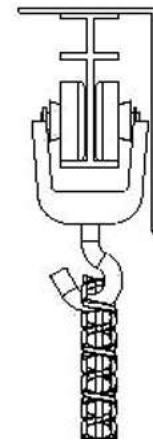

Attachment Systems

THE INOX IN COLOR®

SA-5000

Mesh compatibility

SPIRA-500	MITHRIL
SPIRA-550	TRANS-S
SPIRA-590	TRANS-B
SPIRA-670	
SPIRA-370	
SPIRA-8050	

They are not to scale. All Attachment Systems must be sized based upon your project requirements.
Please consult our Technical Department for further detailing assistance.

Attachment Systems

THE INOX IN COLOR®

Ref. MESH

Attachment Systems

SPIRA-500				●	●				●	●
SPIRA-550				●	●				●	●
SPIRA-590				●	●				●	●
SPIRA-670			●	●	●				●	
SPIRA-370			●						●	
SPIRA-MIX			●	●	●				●	
SPIRA-8050				●	●				●	●
MITHRIL			●						●	
WEBER-650	●	●	●			●	●	●		
WEBER-620	●	●	●			●	●	●		
WEBER-400	●	●	●			●	●	●		
WEBER-440	●	●	●			●	●	●		
WEBER-510	●	●	●			●	●	●		
WEBER-005			●				●	●		
TEX-S1			●				●	●		
TEX-S2			●				●	●		
KBEL-210			●				●	●		
KBEL-320			●				●	●		
CHESS-100							●	●		
CHESS-250							●	●		
STICK-400/400.2							●	●		
STICK-640		●	●			●	●	●		
STICK-320							●	●		
RANGE-B / S							●	●		
TRANS-B / S			●			●				
RIGID-S1							●	●		
RIGID-S2							●	●		
RIGID-S3							●	●		
RIGID-S4							●	●		