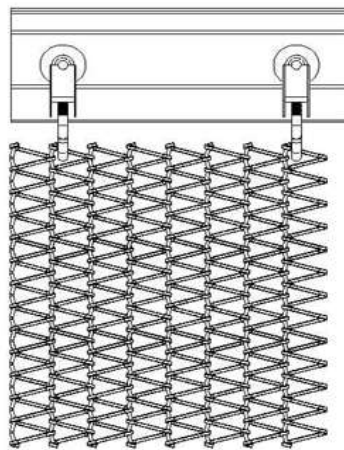

Attachment Systems

THE INOX IN COLOR®

SA-5000

Mesh compatibility

SPIRA-500	MITHRIL
SPIRA-550	TRANS-S
SPIRA-590	TRANS-B
SPIRA-670	
SPIRA-370	
SPIRA-8050	

They are not to scale. All Attachment Systems must be sized based upon your project requirements.
Please consult our Technical Department for further detailing assistance.

Attachment Systems

THE INOX IN COLOR®

Ref. MESH

Attachment Systems

SPIRA-500				●	●				●	●
SPIRA-550				●	●				●	●
SPIRA-590				●	●				●	●
SPIRA-670			●	●	●				●	
SPIRA-370			●						●	
SPIRA-MIX			●	●	●				●	
SPIRA-8050				●	●				●	●
MITHRIL			●						●	
WEBER-650	●	●	●			●	●	●		
WEBER-620	●	●	●			●	●	●		
WEBER-400	●	●	●			●	●	●		
WEBER-440	●	●	●			●	●	●		
WEBER-510	●	●	●			●	●	●		
WEBER-005			●				●	●		
TEX-S1			●				●	●		
TEX-S2			●				●	●		
KBEL-210			●				●	●		
KBEL-320			●				●	●		
CHESS-100							●	●		
CHESS-250							●	●		
STICK-400/400.2							●	●		
STICK-640		●	●			●	●	●		
STICK-320							●	●		
RANGE-B / S							●	●		
TRANS-B / S			●			●				
RIGID-S1							●	●		
RIGID-S2							●	●		
RIGID-S3							●	●		
RIGID-S4							●	●		