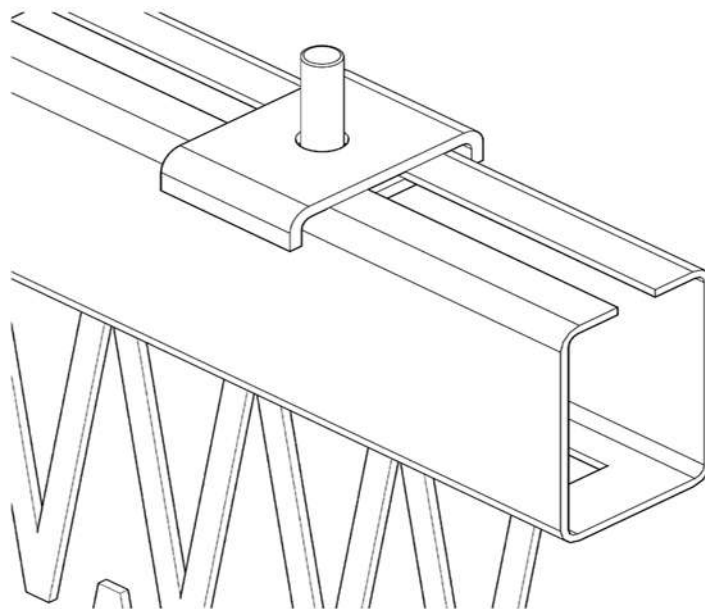

Attachment Systems

THE INOX IN COLOR®

SA-5500

Mesh compatibility

SPIRA-500	MITHRIL
SPIRA-550	TRANS-S
SPIRA-590	TRANS-B
SPIRA-670	
SPIRA-370	
SPIRA-8050	

They are not to scale. All Attachment Systems must be sized based upon your project requirements.
Please consult our Technical Department for further detailing assistance.

Attachment Systems

THE INOX IN COLOR®

Ref. MESH

Attachment Systems

SPIRA-500				●	●				●	●
SPIRA-550				●	●				●	●
SPIRA-590				●	●				●	●
SPIRA-670			●	●	●				●	
SPIRA-370			●						●	
SPIRA-MIX			●	●	●				●	
SPIRA-8050				●	●				●	●
MITHRIL			●						●	
WEBER-650	●	●	●			●	●	●		
WEBER-620	●	●	●			●	●	●		
WEBER-400	●	●	●			●	●	●		
WEBER-440	●	●	●			●	●	●		
WEBER-510	●	●	●			●	●	●		
WEBER-005			●				●	●		
TEX-S1			●				●	●		
TEX-S2			●				●	●		
KBEL-210			●				●	●		
KBEL-320			●				●	●		
CHESS-100							●	●		
CHESS-250							●	●		
STICK-400/400.2							●	●		
STICK-640		●	●			●	●	●		
STICK-320							●	●		
RANGE-B / S							●	●		
TRANS-B / S			●			●				
RIGID-S1							●	●		
RIGID-S2							●	●		
RIGID-S3							●	●		
RIGID-S4							●	●		