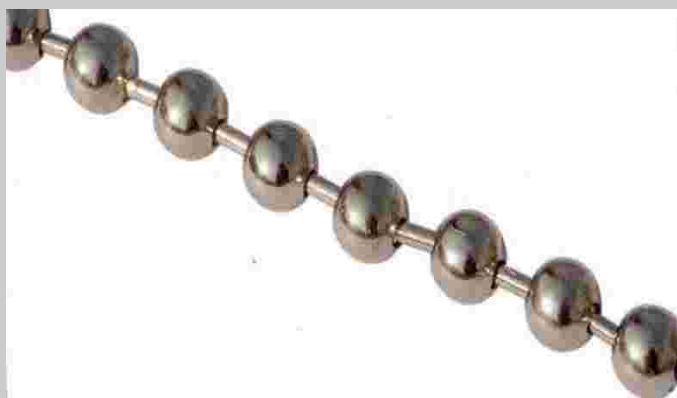

BEADED CHAINS

the inox in color

ARCHITECTURAL & DECORATIVE
STAINLESS STEEL

DECORATIVE CURTAINS

DECORATIVE CURTAINS

DECORATIVE CURTAINS

R E F E R E N C E S

Ref. TIC-H618
Material:Stainless Steel / Plated Carbon Steel
Size: 6 mm. diam.

Ref. TIC-H430
Material:Stainless Steel / Plated Carbon Steel
Size: 4 mm. diam.

Ref. TIC-Y1018
Material:Stainless Steel / Plated Carbon Steel
Size: 10 mm. diam.

Ref. TIC-Y602
Material:Stainless Steel / Plated Carbon Steel
Size: 6 mm. diam.

Ref. TIC-Y636
Material:Stainless Steel / Plated Carbon Steel
Size: 6 mm. diam.

Ref. TIC-Y836
Material:Stainless Steel / Plated Carbon Steel
Size: 8 mm. diam.

REFERENCES

Ref. TIC-Y430

Material:Stainless Steel / Plated Carbon Steel
Size: 4 mm. diam.

Ref. TIC-Y630

Material:Stainless Steel / Plated Carbon Steel
Size: 6 mm. diam.

Ref. TIC-T355

Material:Stainless Steel / Plated Carbon Steel
Size: 3 mm. diam.

Ref. TIC-T530

Material:Stainless Steel / Plated Carbon Steel
Size: 5 mm. diam.